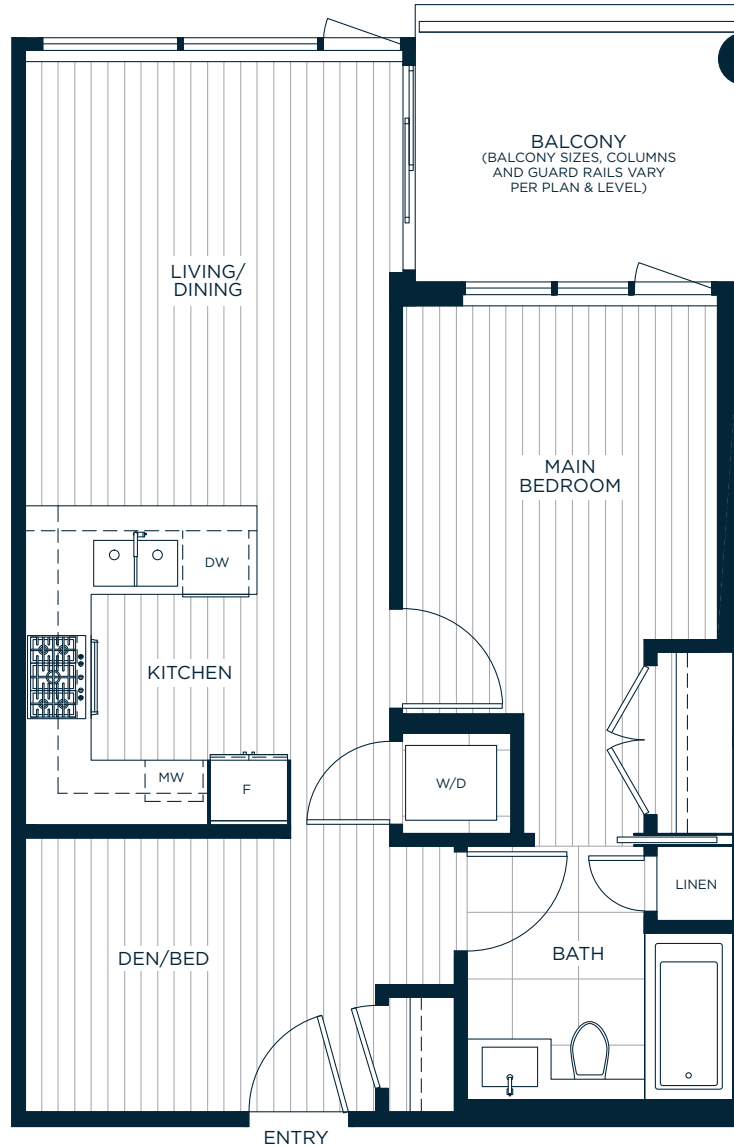

A1

ADAPTABLE
ONE BEDROOM & DEN
ONE BATH

Riviera.
ON THE PARK, METRO TOWN.

INDOOR LIVING: APPROX. 660 SQ. FT.
OUTDOOR LIVING: APPROX. 75 SQ. FT.
TOTAL: APPROX. 735 SQ. FT.

LEVELS 9-34