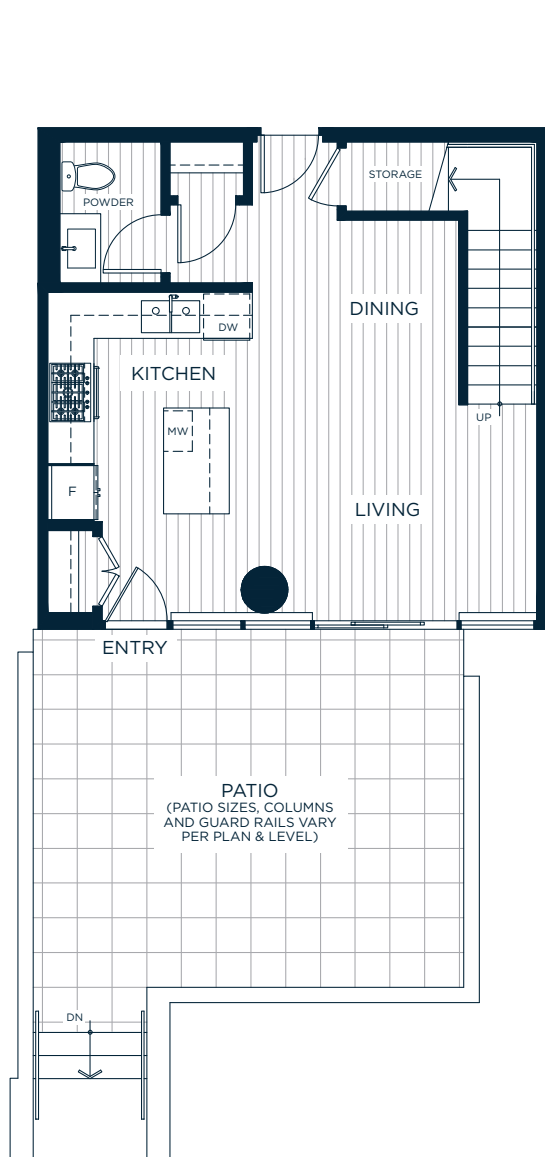

TH1

TWO BEDROOM
TWO AND A HALF BATHS

Riviera.
ON THE PARK, METRO TOWN

INDOOR LIVING: APPROX. 1,063 SQ. FT.
OUTDOOR LIVING: APPROX. 286 SQ. FT.
TOTAL: APPROX. 1,349 SQ. FT.

MAIN

UPPER