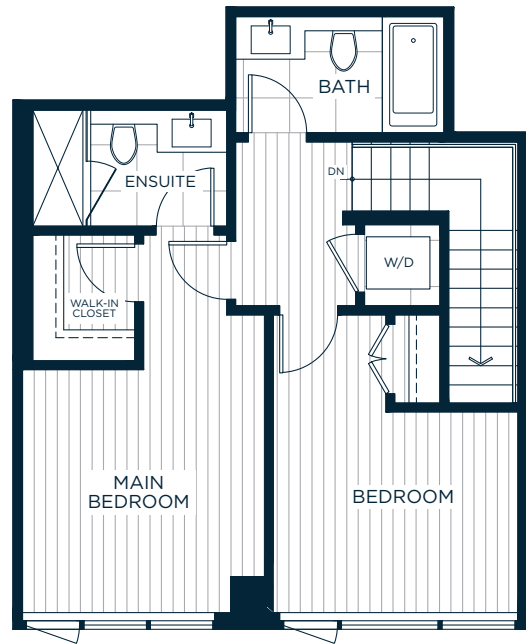

TH1

TWO BEDROOM
TWO AND A HALF BATHS

Riviera.
ON THE PARK, METRO TOWN

INDOOR LIVING: APPROX. 1,063 SQ. FT.
OUTDOOR LIVING: APPROX. 286 SQ. FT.
TOTAL: APPROX. 1,349 SQ. FT.

MAIN

UPPER