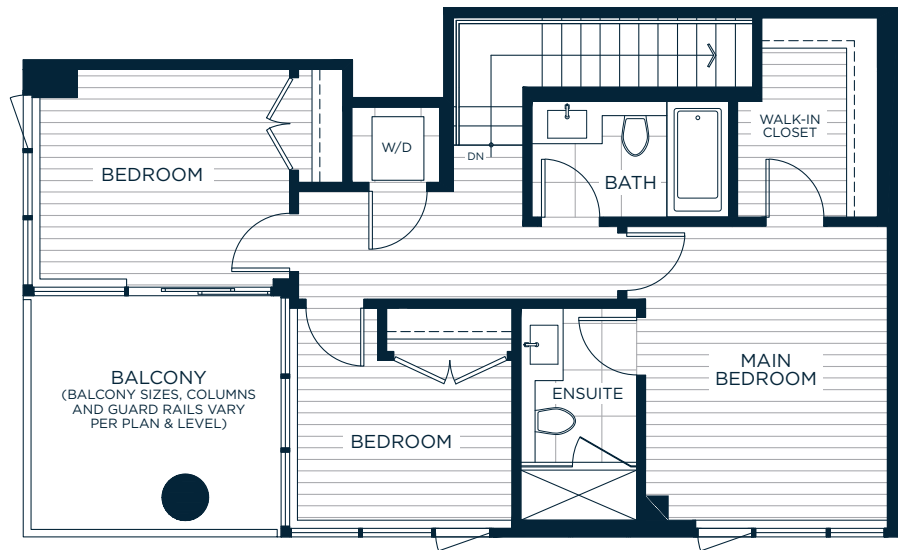

# TH2

THREE BEDROOM  
TWO AND A HALF BATH

Riviera.  
ON THE PARK, METRO TOWN

INDOOR LIVING: APPROX. 1,260 SQ. FT.  
OUTDOOR LIVING: APPROX. 396 SQ. FT.  
TOTAL: APPROX. 1,656 SQ. FT.

MAIN

UPPER