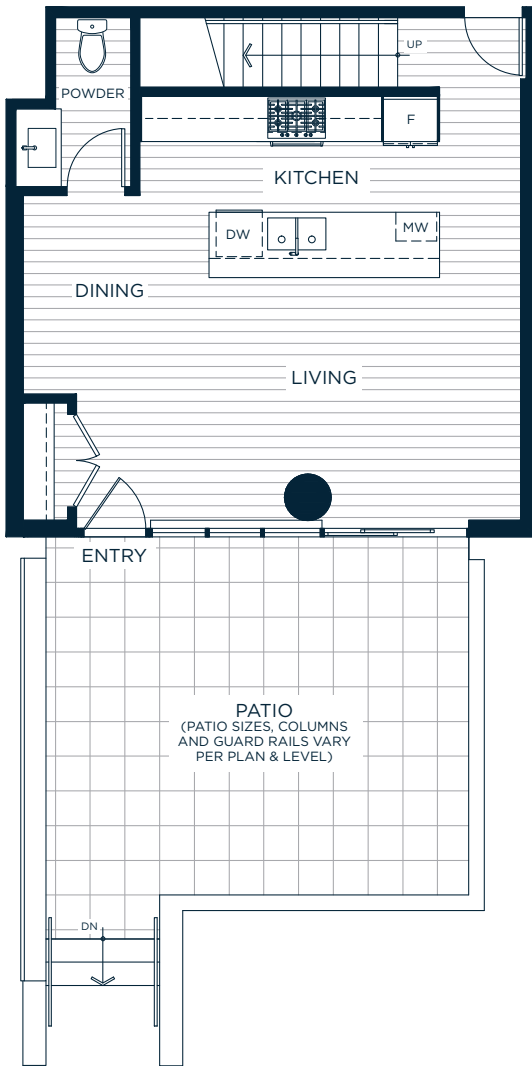

# TH2

THREE BEDROOM  
TWO AND A HALF BATH

Riviera.  
ON THE PARK, METRO TOWN

INDOOR LIVING: APPROX. 1,260 SQ. FT.  
OUTDOOR LIVING: APPROX. 396 SQ. FT.  
TOTAL: APPROX. 1,656 SQ. FT.

MAIN

UPPER